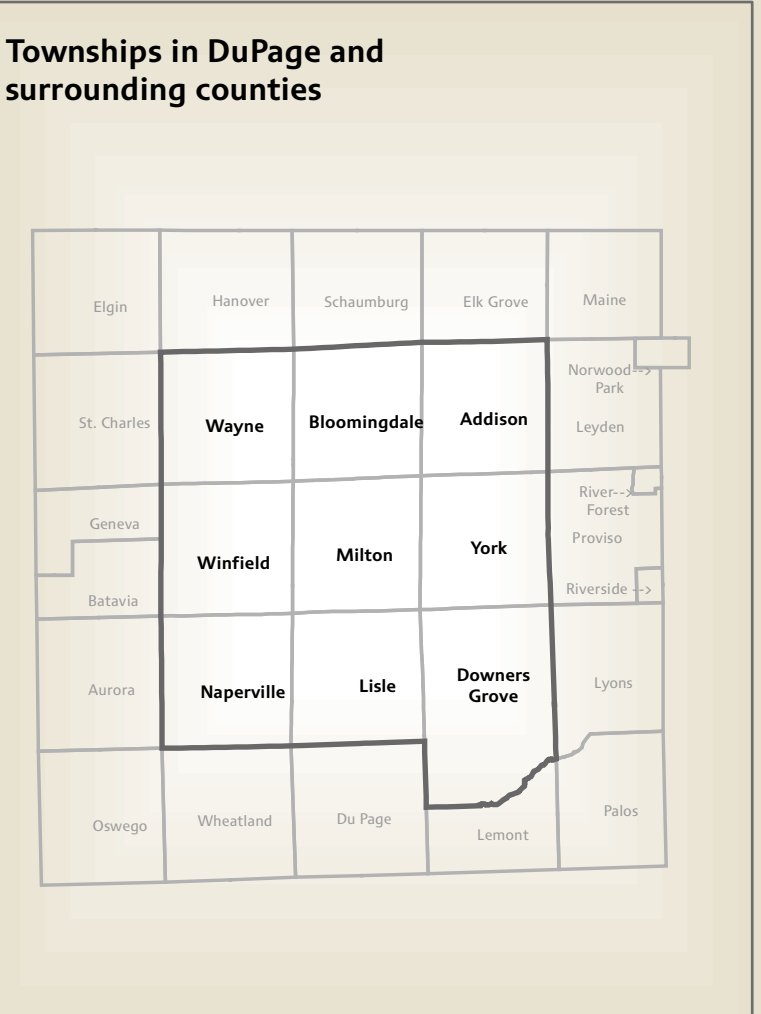

# Milton Township

**DuPage County Unincorporated Address Numbering System**

Most buildings in the unincorporated areas and in the cities of Oakbrook Terrace and Warrenville and the villages of Wayne and Winfield are addressed using the DuPage County Unincorporated Address Numbering System.

This system has its 0,0 origin at the intersection of State and Madison streets in downtown Chicago. Addresses are referenced to the number of miles north/south or west of this intersection. Even addresses are assigned to the north and west sides of streets, odd addresses to the south and east sides of streets.

Eight hundred unique addresses can be assigned to one side of a street for each linear mile of this system.

**Legend**

- August 2017 Precinct Boundary
- County Board District Boundary
- US Congressional District Boundary
- Representative District Boundary
- Senate District Boundary
- Township Boundary
- Unincorporated
- Interstate Highway
- U.S. Highway
- State Highway
- County Highway
- Major Thoroughfare
- Local Road
- Railroad
- Trail