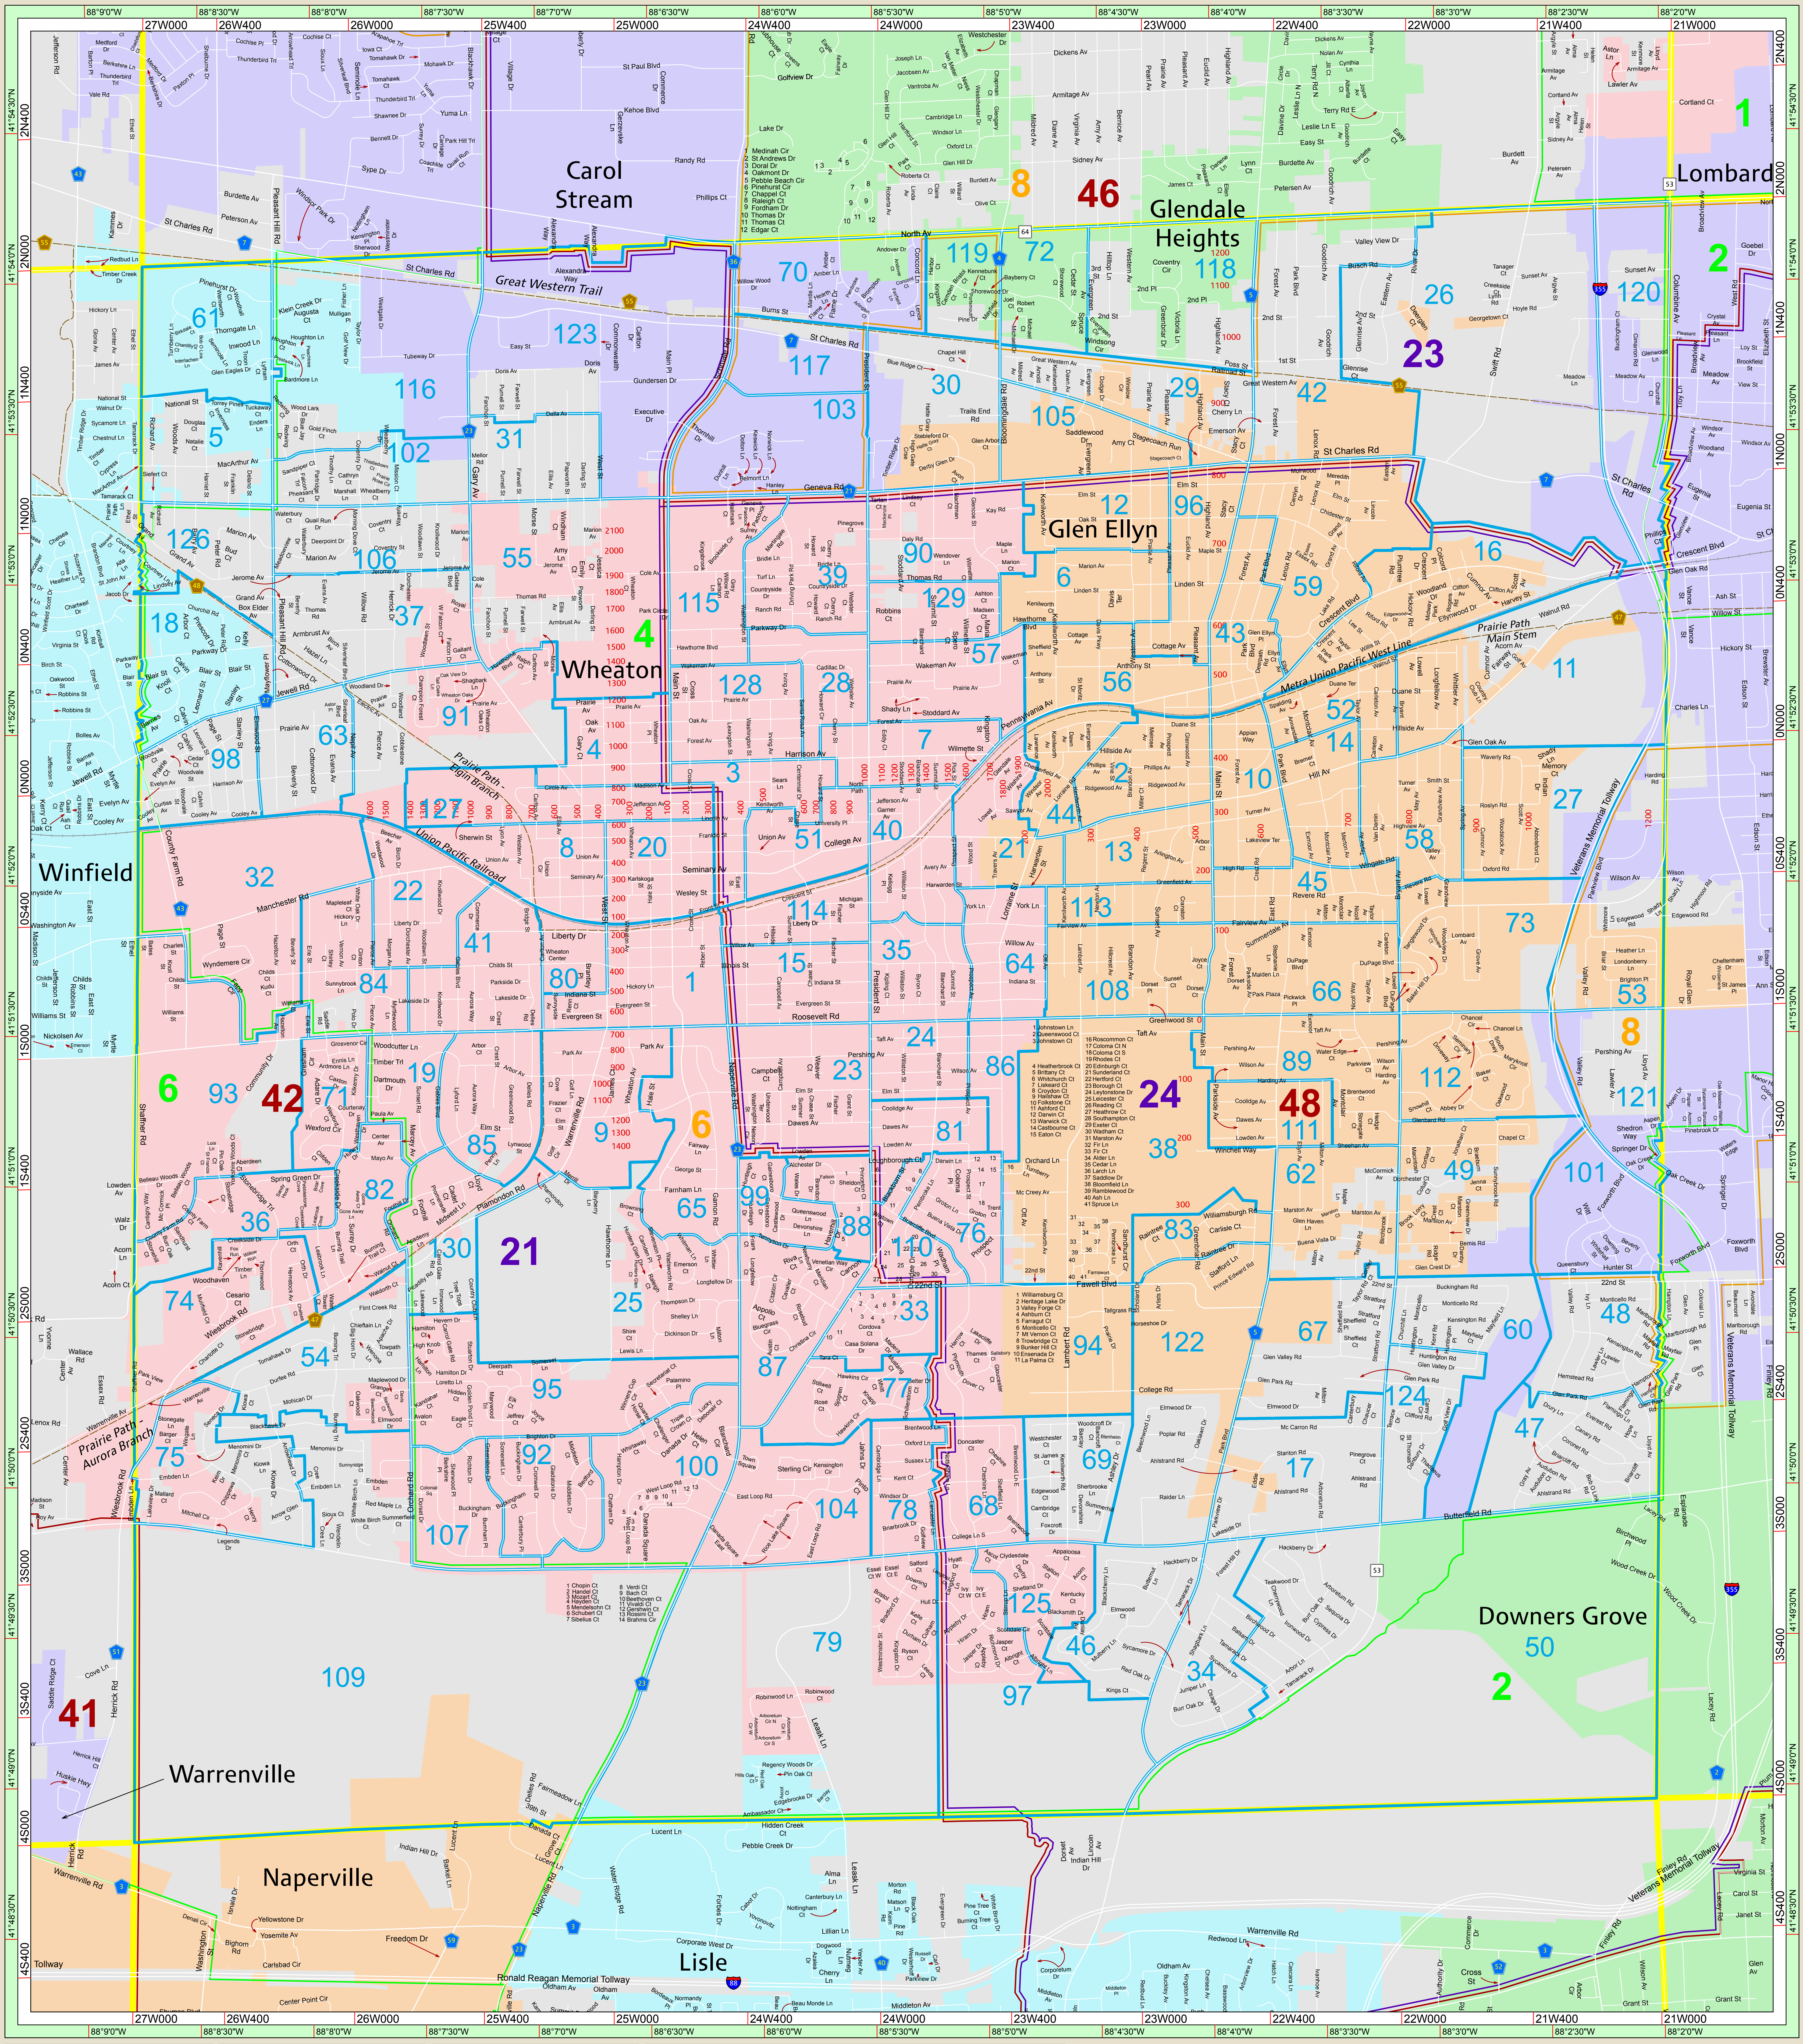

Milton Township

2017 DuPage County Election Districts